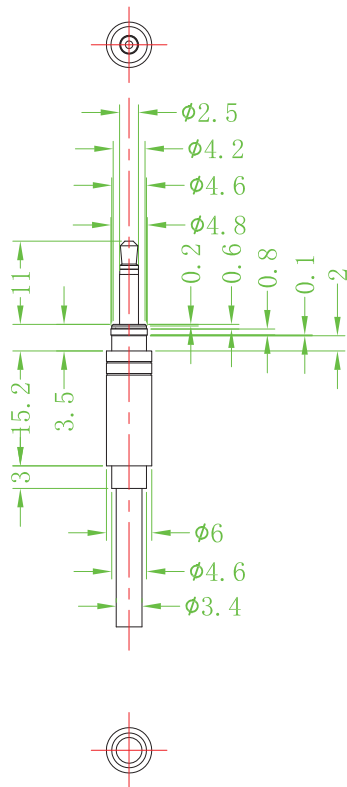

1

2

3

4

A

A

B

B

Aluminum Alloy Shell

C

C

oppo

2.5 mm Headphone Plug

MODEL-PLUG-2.5

Scale

Version

1:1

0

Unit

Weight (g)

mm

Page 1 of

1 Page(s)

1